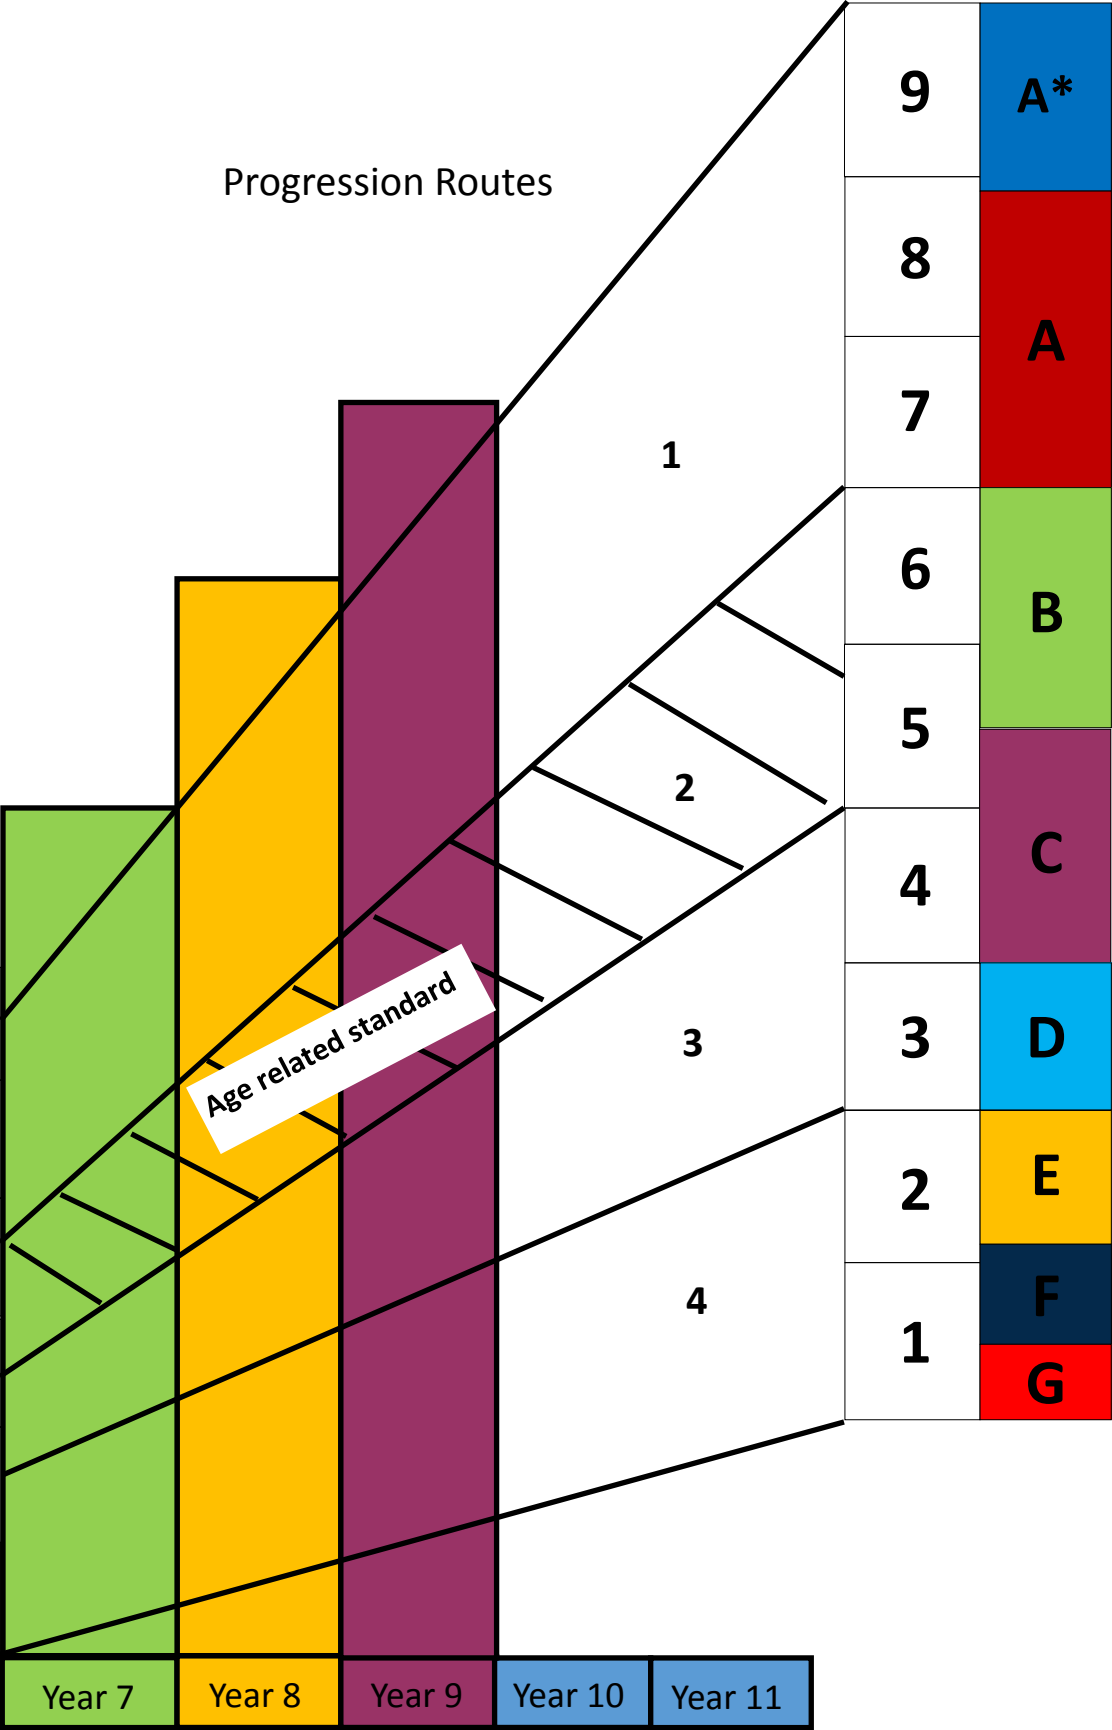

GCSE Grades
New and Old

Progression Routes

KS2-CAT
Scores

130

100

70

Age related standard

9

A*

8

A

7

1

6

B

5

2

4

C

3

3

D

2

E

1

4

F

G

Year 7

Year 8

Year 9

Year 10